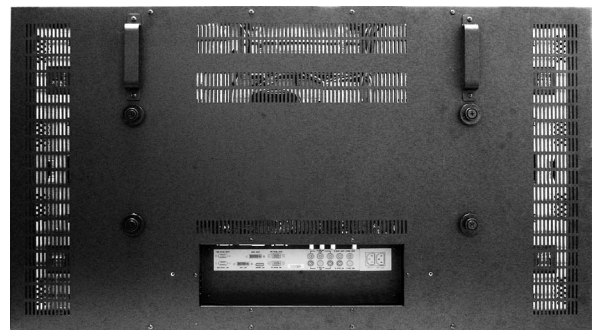

PX-1VW46

46" High Brightness Thin Bezel LCD Monitor

Create the ultimate video wall with screens that are seamlessly connected and picture perfect. Designed for versatility, Synergy's video wall monitor provides all-in-one and cost effective solutions with versatile range of functions and features that enable them to perform to perfection.

Key Features

- **Embedded Matrix Video Processor**
Build in video wall matrix configuration system
- **Versatile Screen Rotation**
Support both portrait and landscape modes
- **Ambient Light Sensor**
Automatically accesses ambient light condition to optimize on-screen brightness
- **Multiple Display Control**
Control you video wall remotely through RS232C
- **Prolong Life**
Lifetime of 60,000 hrs viewing time
- **Innovative Green Technology**
Use up to 30% less power than conventional display
- **Enhanced Connectivity**
DVI daisy chain feature eliminating the extra need to purchase external devices
- **Temperature Control Sensor**
Automatically report temperature condition
- **Durable and Professional Design**
All metal structure design

46" High Brightness Thin Bezel LCD Monitor

LCD Panel	
Size	46"
Brightness (cd/m ²)	700
Contrast Ratio	4000:1
Viewing Angle (U/D/L/R)	89/89/89/89
Response Time	8ms
Supported Colors	16.7M
Resolution	1920 x 1080
Display Features	
Horizontal / Vertical Frequency	15~68kHz / 49~90kHz
Max Input Resolution	1920 x 1080
OSD Control	buttons / IR remote
OSD Language	English
Video Signal Type	RGB Analog / Digital
Physical Features	
Connectors	HDMI / DVI-I
Power Supply	AC 90v ~ 245v (50/60Hz)
Bezel size (mm)	11
Protective Glass	N/A
Outline Dimension (mm)	1047.4 x 600.6
Weight (kg)	18