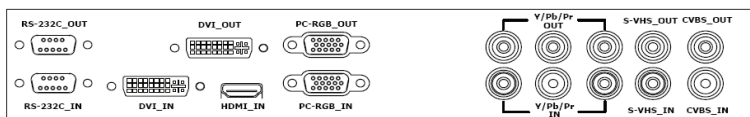

Connection Details