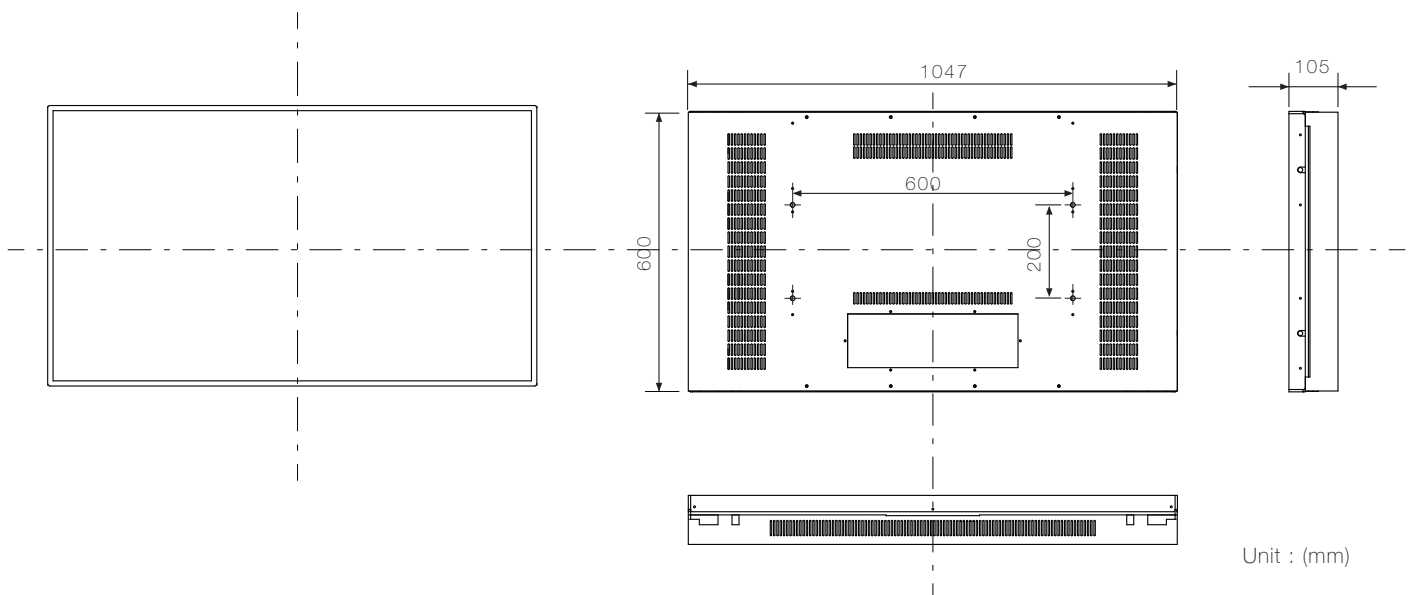

Connection Details