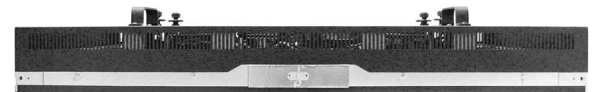

Connection Details