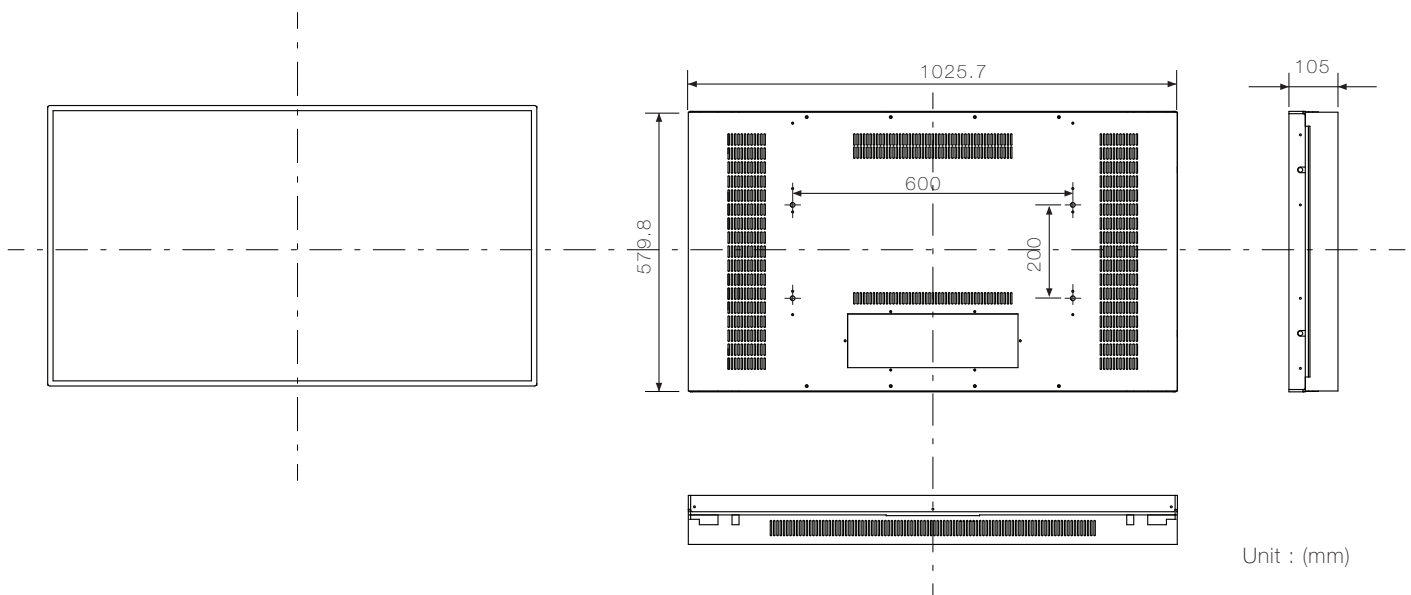

46" High Brightness Ultra Thin Bezel LCD Monitor

LCD Panel	
Size	46"
Brightness (cd/m ²)	700
Contrast Ratio	3000:1
Viewing Angle (U/D/L/R)	89/89/89/89
Response Time	8ms
Supported Colors	16.7M
Resolution	1366 x 768
Display Features	
Horizontal / Vertical Frequency	15~68kHz / 49~90kHz
Max Input Resolution	1920 x 1080
OSD Control	buttons / IR remote
OSD Language	English
Video Signal Type	RGB Analog / Digital
Physical Features	
Connectors	HDMI / DVI-I
Power Supply	AC 90v ~ 245v (50/60Hz)
Bezel size (mm)	2.4, 4.3
Protective Glass	N/A
Outline Dimension (mm)	1025.653 x 579.844
Weight (kg)	16

Connection Details

Unit : (mm)