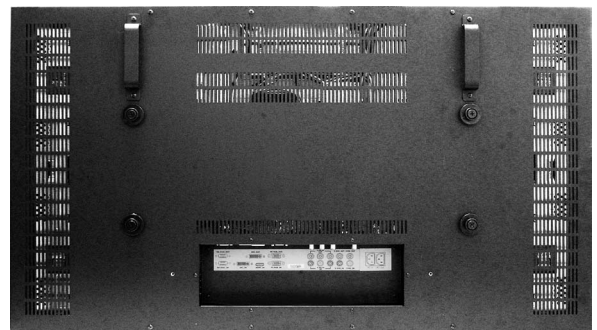

PX-1VW46-UT7

46" High Brightness Ultra Thin Bezel LCD Monitor

Create the ultimate video wall with screens that are seamlessly connected and picture perfect. Designed for versatility, Synergy's video wall monitor provides all-in-one and cost effective solutions with versatile range of functions and features that enable them to perform to perfection.

Key Features

- Embedded Matrix Video Processor**
 Build in video wall matrix configuration system
- Versatile Screen Rotation**
 Support both portrait and landscape modes
- Ambient Light Sensor**
 Automatically accesses ambient light condition to optimize on-screen brightness
- Multiple Display Control**
 Control you video wall remotely through RS232C
- Prolong Life**
 Lifetime of 60,000 hrs viewing time
- Innovative Green Technology**
 Use up to 30% less power than conventional display
- Enhanced Connectivity**
 DVI daisy chain feature eliminating the extra need to purchase external devices
- Temperature Control Sensor**
 Automatically report temperature condition
- Durable and Professional Design**
 All metal structure design

46" High Brightness Ultra Thin Bezel LCD Monitor

LCD Panel	
Size	46"
Brightness (cd/m ²)	700
Contrast Ratio	3000:1
Viewing Angle (U/D/L/R)	89/89/89/89
Response Time	8ms
Supported Colors	16.7M
Resolution	1366 x 768
Display Features	
Horizontal / Vertical Frequency	15~68kHz / 49~90kHz
Max Input Resolution	1920 x 1080
OSD Control	buttons / IR remote
OSD Language	English
Video Signal Type	RGB Analog / Digital
Physical Features	
Connectors	HDMI / DVI-I
Power Supply	AC 90v ~ 245v (50/60Hz)
Bezel size (mm)	2.4, 4.3
Protective Glass	N/A
Outline Dimension (mm)	1025.653 x 579.844
Weight (kg)	16