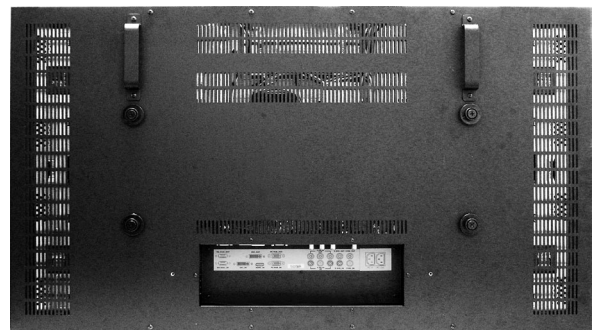

PX-1VW55

55" High Brightness Thin Bezel LCD Monitor

Create the ultimate video wall with screens that are seamlessly connected and picture perfect. Designed for versatility, Synergy's video wall monitor provides all-in-one and cost effective solutions with versatile range of functions and features that enable them to perform to perfection.

Key Features

- **Embedded Matrix Video Processor**
Build in video wall matrix configuration system
- **Versatile Screen Rotation**
Support both portrait and landscape modes
- **Ambient Light Sensor**
Automatically accesses ambient light condition to optimize on-screen brightness
- **Multiple Display Control**
Control you video wall remotely through RS232C
- **Prolong Life**
Lifetime of 60,000 hrs viewing time
- **Innovative Green Technology**
Use up to 30% less power than conventional display
- **Enhanced Connectivity**
DVI daisy chain feature eliminating the extra need to purchase external devices
- **Temperature Control Sensor**
Automatically report temperature condition
- **Durable and Professional Design**
All metal structure design

55" High Brightness Thin Bezel LCD Monitor

LCD Panel	
Size	55"
Brightness (cd/m2)	700
Contrast Ratio	4000:1
Viewing Angle (U/D/L/R)	89/89/89/89
Response Time	8ms
Supported Colors	16.7M
Resolution	1920 x 1080
Display Features	
Horizontal / Vertical Frequency	15~68kHz / 49~90kHz
Max Input Resolution	1920 x 1080
OSD Control	buttons / IR remote
OSD Language	English
Video Signal Type	RGB Analog / Digital
Physical Features	
Connectors	HDMI / DVI-I
Power Supply	AC 90v ~ 245v (50/60Hz)
Bezel size (mm)	12
Protective Galss	N/A
Outline Dimension (mm)	1242.2 x 713
Weight (kg)	25