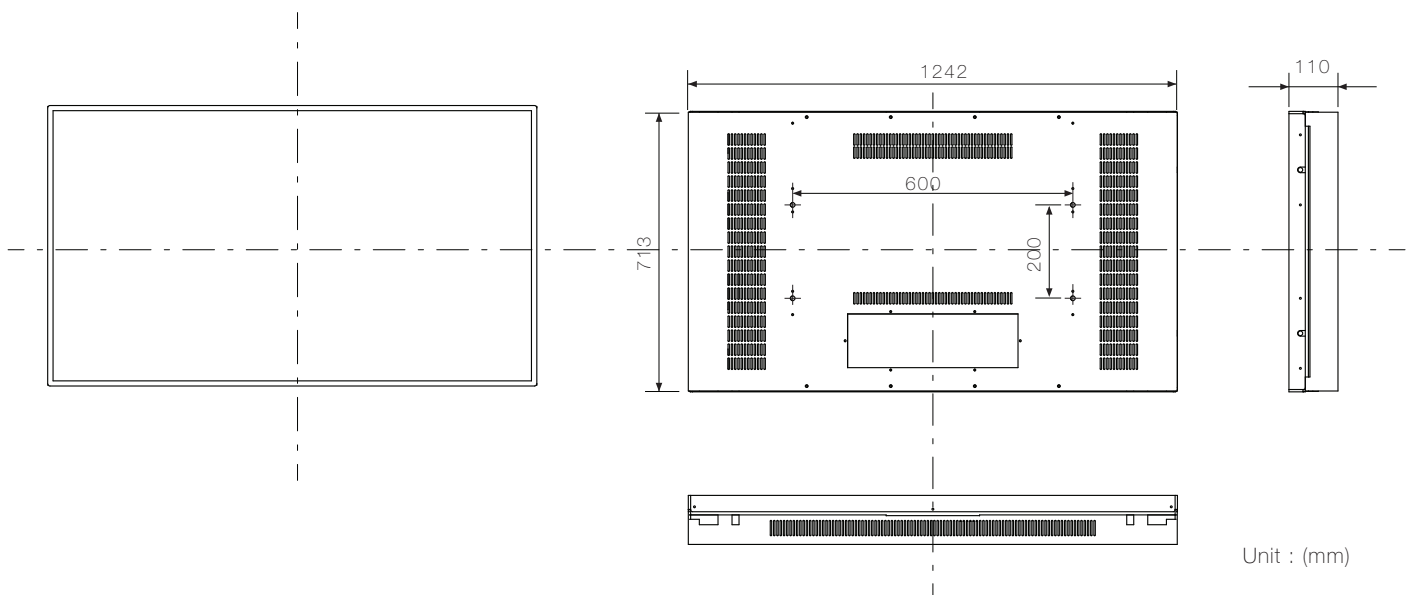

55" High Brightness Thin Bezel LCD Monitor

LCD Panel	
Size	55"
Brightness (cd/m2)	700
Contrast Ratio	4000:1
Viewing Angle (U/D/L/R)	89/89/89/89
Response Time	8ms
Supported Colors	16.7M
Resolution	1920 x 1080
Display Features	
Horizontal / Vertical Frequency	15~68kHz / 49~90kHz
Max Input Resolution	1920 x 1080
OSD Control	buttons / IR remote
OSD Language	English
Video Signal Type	RGB Analog / Digital
Physical Features	
Connectors	HDMI / DVI-I
Power Supply	AC 90v ~ 245v (50/60Hz)
Bezel size (mm)	12
Protective Galss	N/A
Outline Dimension (mm)	1242.2 x 713
Weight (kg)	25

Connection Details

Unit : (mm)