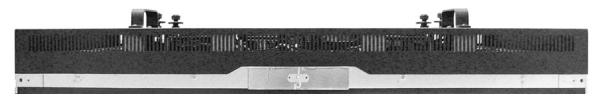

Connection Details